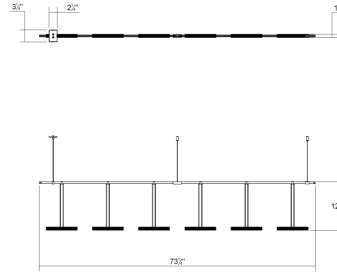

suspenders® 36" 2-Bar In-Line Linear with Crystal Double Glass Rod Luminaires

**S1U36K-MC06XXA2-RP13**

**DIMENSIONS**

Height	13"
Minimum Height	14"
Maximum Height	86"
Width	73"
Depth	0.75"
Hanging Details	6' Adj. Cords/Cables"

**ELECTRICAL SPECS**

Bulb Type	Crystal Double Rod
Bulb Quantity	6
Bulb Included?	Yes
Wattage	4
Initial Lumens	1440
Delivered Lumens	0
Input Voltage	120VAC
CCT	3000K
CRI	90
Power Supply Type	Transformer
Power Supply Quantity	1
Power Supply Location	Mini Box
Dimming Type	ELV

**SHIPPING**

**SHADE 1**

Quantity	6
Color	Clear
Material	Ribbed Seeded Crystal
Height	0.75"
Diameter	8.25

**AVAILABLE FINISHES**

Satin Black (.25)

**GENERAL LISTINGS**

cETL  
cUL  
Dry Location

**PROJECT**