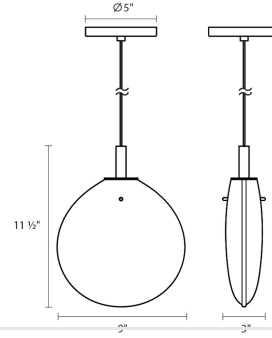

Project:

Cantina LED Single Pendant Spec Sheet

SKU: 2990.25C-SML Learn more at:
<https://sonnemanlight.com/cantina-led-single-pendant>

Description: A flask-like flat oval glass profile, suspended from a slender cable, rotates randomly to various orientations creating an asymmetric relationship to its surroundings. A single point source of LED illumination within the void of the larger glass volume creates a special aesthetic tension of scales. Also available as a [chandelier](#).

Type #:

Dimensions

Height:	11.25"
Width:	9"
Length:	3"
Canopy/Backplate/Base:	5"
Hanging Details:	6' Adjustable Cord
Size:	Small
Canopy/Backplate/Base Height:	0.75

Electrical Specs

Bulb(s) Included?:	Yes
Bulb 1 Type:	LED G4 Bulb
Bulb Quantity:	1
Input Voltage:	120VAC
Wattage:	4
Initial Lumens:	200
Color Temperature:	3000K
CRI:	90
Power Supply Type:	Transformer
Power Supply Quantity:	1
Power Supply Location:	Outlet Box
Dimming Type:	ELV
Bulb Max Wattage:	4

Installation

Installation:	Licensed electrician required
Sloped Ceiling Compatible?:	Compatible

Shipping

Carton 1 L x W x H:	14" X 13" X 13"
Carton 1 Gross Weight:	5 LBS
Fixture Weight:	4

Shade

Lens Type:	Clear Glass
Shade 1 Material:	Glass