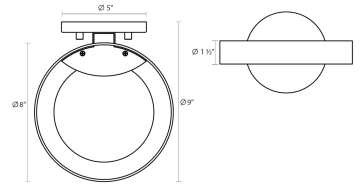

Project:

Light Guide Ring LED Sconce Spec Sheet

SKU: 2650.25A Learn more at:
<https://sonnemanlight.com/light-guide-ring-led-sconce>

Description: Also available as a [Pendant](#).

Type #:

Dimensions

Height:	1.5"
Width:	8"
Extends:	9"
Minimum Extension:	9
Maximum Extension:	9
Canopy/Backplate/Base:	5"
Size:	Single
Canopy/Backplate/Base Depth:	0.5

Electrical Specs

Bulb(s) Included?:	Yes
Bulb 1 Type:	Integral LED
Bulb Quantity:	1
Input Voltage:	120VAC
Wattage:	13
Initial Lumens:	1055
Color Temperature:	3000K
CRI:	90
Power Supply Type:	Driver
Power Supply Quantity:	1
Power Supply Location:	Outlet Box
Dimming Type:	TRIAC/ELV
Bulb Max Wattage:	13

Installation

Installation:	Licensed electrician required
Installation Orientation:	Vertical

Shipping

Carton 1 L x W x H:	13" X 13" X 8"
Carton 1 Gross Weight:	3 LBS
Fixture Weight:	2

Shade

Shade 1 Material:	Aluminum
Shade 2 Material:	Clear Acrylic