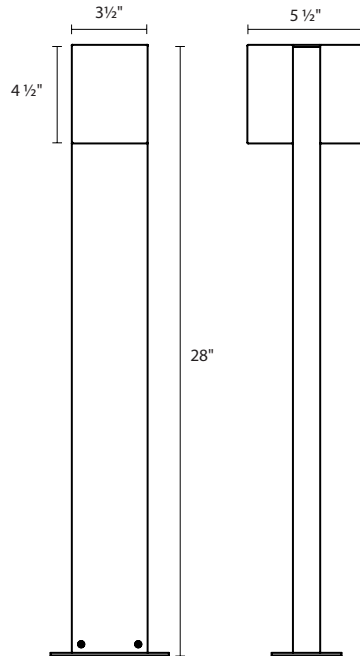

7347

Box 28" LED Double Bollard

inside out®
For Indoor and Outdoor Locations

Dimensions:

Height: 28"
Width: 3 1/2"
Depth: 5 1/4"

Description:

Shade: Diecast Aluminum
4 1/2" H x 3 1/2" W x 2" D
Base: 1/4" H x 5 1/2" W x 3 1/4" D
Non-Dimming
WET LOCATION

Lamping Options:

LED: (2) 20w (total), 2000 Lumens
(1265 Net Lumens)
Warm White (3000K), 90 CRI
12VAC Input

Available Finishes:

Textured Bronze
7347.72-WL

Textured Gray
7347.74-WL

12VAC Power supply required, sold separately. Consult Website for requirements and available options.