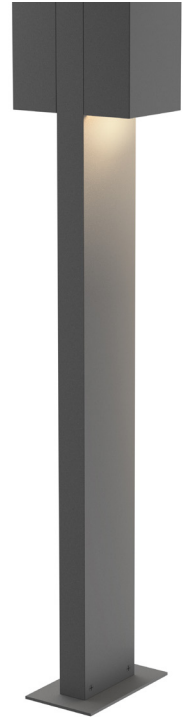

7347

Box 28" LED Double Bollard

inside out®
For Indoor and Outdoor Locations

Dimensions:

Height: 28"
Width: 3 1/2"
Depth: 5 1/4"

Description:

Shade: Diecast Aluminum
4 1/2" H x 3 1/2" W x 2" D
Base: 1/4" H x 5 1/2" W x 3 1/4" D
Non-Dimming
WET LOCATION

Lamping Options:

LED: (2) 20w (total), 2000 Lumens
(1265 Net Lumens)
Warm White (3000K), 90 CRI
12VAC Input

Available Finishes:

Textured Bronze
7347.72-WL

Textured Gray
7347.74-WL

12VAC Power supply required, sold separately. Consult Website for requirements and available options.

SONNEMAN
A WAY OF LIGHT