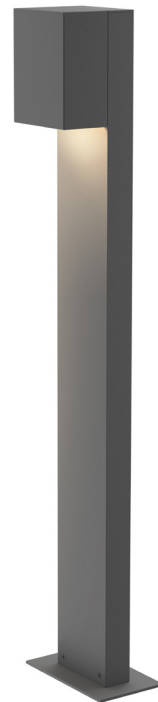

## Box 28 " LED Bollard

inside out®  
For Indoor and Outdoor Locations

### Dimensions:

Height: 28"  
Width: 3 1/2"  
Depth: 3 1/4"

### Description:

Shade: Diecast Aluminum  
4 1/2" H x 3 1/2" W x 2" D  
Base: 1/4" H x 5 1/2" W x 3 1/4" D  
Non-Dimming  
WET LOCATION

### Lamping Options:

LED: 10w, 1020 Lumens (645 Net Lumens)  
Warm White (3000K), 90 CRI  
12VAC Input

**Available Finishes:** Textured Bronze  
**7343.72-WL**

Textured Gray  
**7343.74-WL**

12VAC Power supply required, sold separately. Consult Website for requirements and available options.