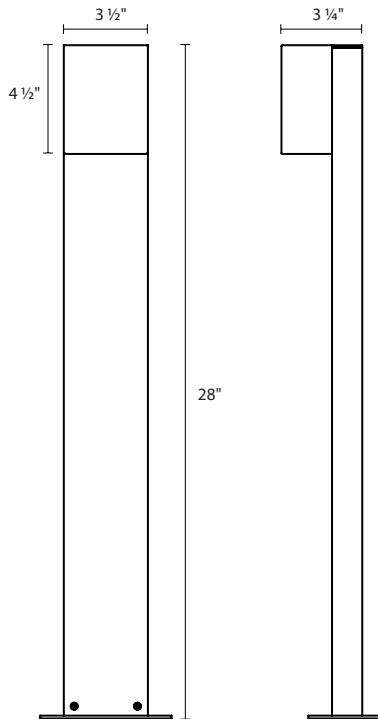

7343

Box 28 " LED Bollard

inside out®
For Indoor and Outdoor Locations

Dimensions:

Height: 28"
Width: 3 1/2"
Depth: 3 1/4"

Description:

Shade: Diecast Aluminum
4 1/2" H x 3 1/2" W x 2" D
Base: 1/4" H x 5 1/2" W x 3 1/4" D
Non-Dimming
WET LOCATION

Lamping Options:

LED: 10w, 1020 Lumens (645 Net Lumens)
Warm White (3000K), 90 CRI
12VAC Input

Available Finishes: Textured Bronze
7343.72-WL

Textured Gray
7343.74-WL

12VAC Power supply required, sold separately. Consult Website for requirements and available options.

SONNEMAN
A WAY OF LIGHT