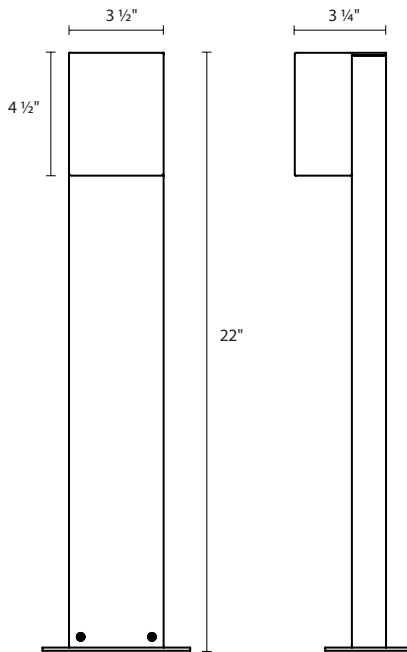

7342

Box 22" LED Bollard

inside out®
For Indoor and Outdoor Locations

Dimensions:

Height: 22"
Width: 3 1/2"
Depth: 3 1/4"

Description:

Shade: Diecast Aluminum
4 1/2" H x 3 1/2" W x 2" D
Base: 1/4" H x 5 1/2" W x 3 1/4" D
Non-Dimming
WET LOCATION

Lamping Options:

LED: 10w, 1020 Lumens (645 Net Lumens)
Warm White (3000K), 90 CRI
12VAC Input

Available Finishes:

Textured Bronze
7342.72-WL

Textured Gray
7342.74-WL

12VAC Power supply required, sold separately. Consult Website for requirements and available options.