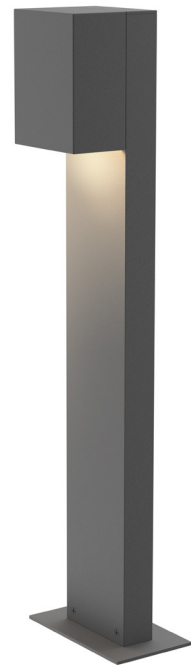

7342

Box 22" LED Bollard

inside out®
For Indoor and Outdoor Locations

Dimensions:

Height: 22"
Width: 3 1/2"
Depth: 3 1/4"

Description:

Shade: Diecast Aluminum
4 1/2" H x 3 1/2" W x 2" D
Base: 1/4" H x 5 1/2" W x 3 1/4" D
Non-Dimming
WET LOCATION

Lamping Options:

LED: 10w, 1020 Lumens (645 Net Lumens)
Warm White (3000K), 90 CRI
12VAC Input

Available Finishes:

Textured Bronze
7342.72-WL

Textured Gray
7342.74-WL

12VAC Power supply required, sold separately. Consult Website for requirements and available options.

SONNEMAN
A WAY OF LIGHT