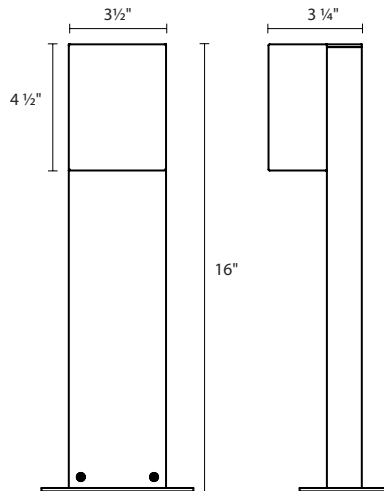

7341

Box 16" LED Bollard

inside out®
For Indoor and Outdoor Locations

Dimensions:

Height: 16"
Width: 3 1/2"
Depth: 3 1/4"

Description:

Shade: Diecast Aluminum
4 1/2" H x 3 1/2" W x 2" D
Base: 1/4" H x 5 1/2" W x 3 1/4" D
Non-Dimming
WET LOCATION

Lamping Options:

LED: 10w, 1020 Lumens (645 Net Lumens)
Warm White (3000K), 90 CRI
12VAC Input

Available Finishes:

Textured Bronze

7341.72-WL

Textured Gray

7341.74-WL

12VAC Power supply required, sold separately. Consult Website for requirements and available options.