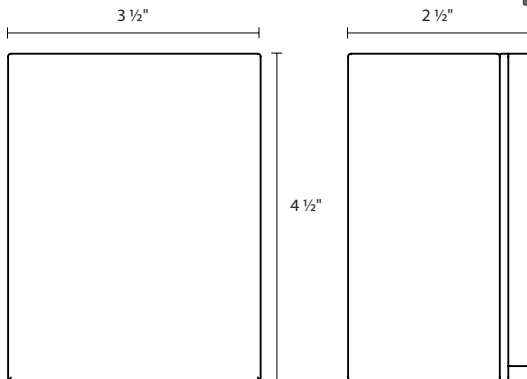

7340

Box LED Sconce

inside out®
For Indoor and Outdoor Locations

Dimensions:

Height: 4 ½"
Width: 3 ½"

Description:

Shade: Diecast Aluminum
4 ½" H x 3 ½" W x 2" D
Extension: 2 ½"
Wall Plate: 4 ¼" H x 3" W
Non-Dimming
WET LOCATION

Lamping Options:

LED: 10w, 1020 Lumens (645 Net Lumens)
Warm White (3000K), 90 CRI
120VAC Input w/12VAC Transformer
in Outlet Box

Available Finishes:

Textured Bronze
7340.72-WL

Textured Gray
7340.74-WL

Textured White
7340.98-WL

SONNEMAN®
A WAY OF LIGHT