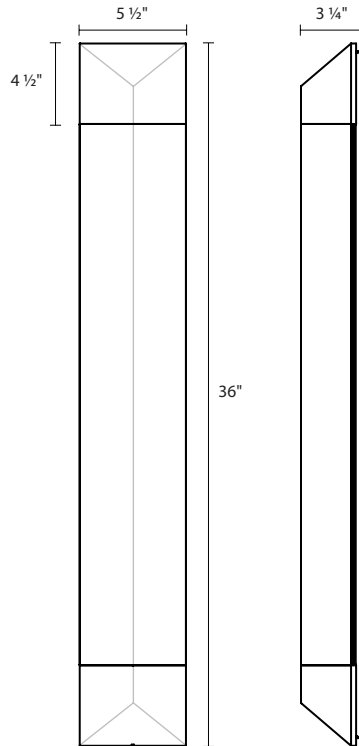

7334

Triform 36" LED Sconce

inside out®
For Indoor and Outdoor Locations

Dimensions:

Height: 36"
Width: 5 1/2"

Description:

Shade: Optical Acrylic
27 3/4" H x 5 1/2" W x 2 3/4" D
Extension: 3 1/2"
Wall Plate: 35 1/4" H x 4 3/4" W
Dimmable by Electronic Low Voltage (ELV)
or Standard (TRIAC) Incandescent
WET LOCATION

Lamping Options:

LED: 20w, 2210 Lumens (2065 Net Lumens)
Warm White (3000K), 90 CRI
120VAC Input w/LED driver in Outlet Box

Available Finishes:

Textured Bronze
7334.72-WL

Textured Gray
7334.74-WL

Textured White
7334.98-WL

SONNEMAN
A WAY OF LIGHT