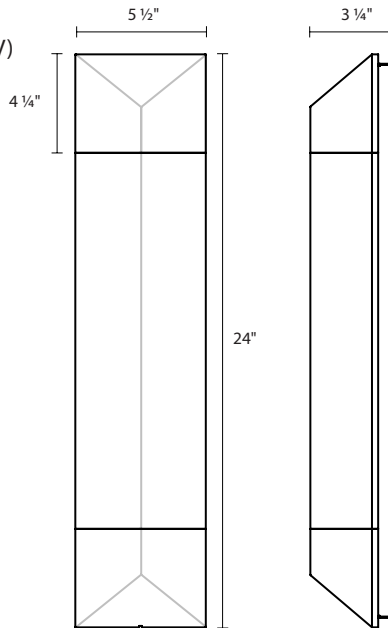

7333

Triform 24" LED Sconce

inside^out®
For Indoor and Outdoor Locations

Dimensions:

Height: 24"
Width: 5 1/2"

Description:

Shade: Optical Acrylic
15 3/4" H x 5 1/2" W x 2 3/4" D

Extension: 3 1/2"

Wall Plate: 23 1/4" H x 4 3/4" W

Dimmable by Electronic Low Voltage (ELV)
or Standard (TRIAC) Incandescent
WET LOCATION

Lamping Options:

LED: 14w, 1450 Lumens (1285 Net Lumens)
Warm White (3000K), 90 CRI
120VAC Input w/LED driver in
Outlet Box

Available Finishes:

Textured Bronze

7333.72-WL

Textured Gray

7333.74-WL

Textured White

7333.98-WL

SONNEMAN®
A WAY OF LIGHT