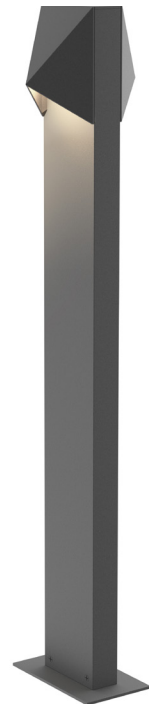

7327

Triform Compact 28" LED Double Bollard

inside^out[®]
For Indoor and Outdoor Locations

Dimensions:

Height: 28"
Width: 3 1/2"
Depth: 5 1/4"

Description:

Shade: Diecast Aluminum
4 1/2" H x 3 1/2" W x 2" D
Base: 1/4" H x 5 1/2" W x 3 1/4" D
Non-Dimming
WET LOCATION

Lamping Options:

LED (2): 20w (total), 1900 Lumens
(745 Net Lumens)
Warm White (3000K), 90 CRI
12VAC Input

Available Finishes: Textured Bronze
7327.72-WL

Textured Gray
7327.74-WL

12VAC Power supply required, sold separately. Consult Website for requirements and available options.