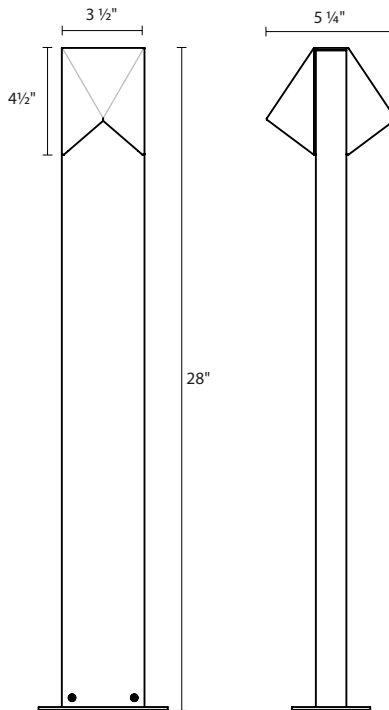

7327

Triform Compact 28" LED Double Bollard

inside^out[®]
For Indoor and Outdoor Locations

Dimensions:

Height: 28"
Width: 3 1/2"
Depth: 5 1/4"

Description:

Shade: Diecast Aluminum
4 1/2" H x 3 1/2" W x 2" D
Base: 1/4" H x 5 1/2" W x 3 1/4" D
Non-Dimming
WET LOCATION

Lamping Options:

LED (2): 20w (total), 1900 Lumens
(745 Net Lumens)
Warm White (3000K), 90 CRI
12VAC Input

Available Finishes: Textured Bronze
7327.72-WL

Textured Gray
7327.74-WL

12VAC Power supply required, sold separately. Consult Website for requirements and available options.