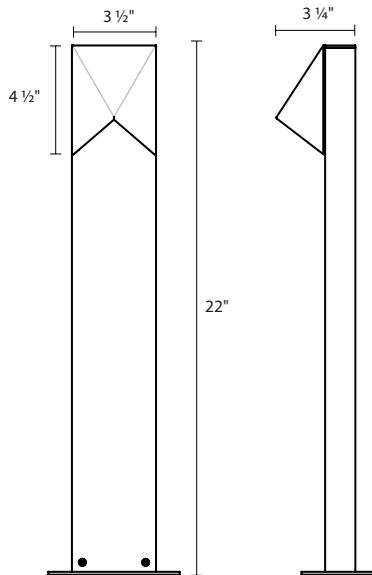

7322

Triform Compact 22" LED Bollard

inside^out[®]
For Indoor and Outdoor Locations

Dimensions:

Height: 22"
Width: 3 1/2"
Depth: 3 1/4"

Description:

Shade: Diecast Aluminum
4 1/2" H x 3 1/2" W x 2" D
Base: 1/4" H x 5 1/2" W x 3 1/4" D
Non-Dimming
WET LOCATION

Lamping Options:

LED: 10w, 980 Lumens (385 Net Lumens)
Warm White (3000K), 90 CRI
12VAC Input

Available Finishes:

Textured Bronze

7322.72-WL

Textured Gray

7322.74-WL

12VAC Power supply required, sold separately. Consult Website for requirements and available options.