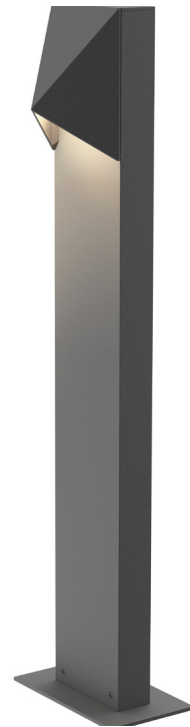

7322

Triform Compact 22" LED Bollard

inside^out[®]
For Indoor and Outdoor Locations

Dimensions:

Height: 22"
Width: 3 1/2"
Depth: 3 1/4"

Description:

Shade: Diecast Aluminum
4 1/2" H x 3 1/2" W x 2" D
Base: 1/4" H x 5 1/2" W x 3 1/4" D
Non-Dimming
WET LOCATION

Lamping Options:

LED: 10w, 980 Lumens (385 Net Lumens)
Warm White (3000K), 90 CRI
12VAC Input

Available Finishes:

Textured Bronze

7322.72-WL

Textured Gray

7322.74-WL

12VAC Power supply required, sold separately. Consult Website for requirements and available options.

SONNEMAN[®]
A WAY OF LIGHT