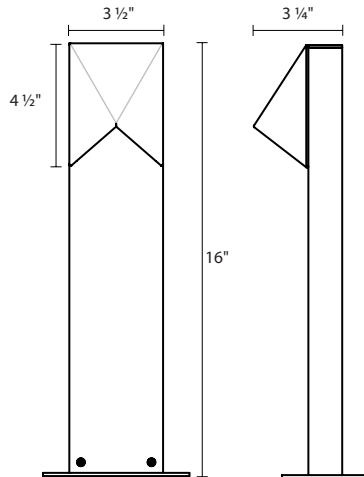

7321

Triform Compact 16" LED Bollard

inside^out®
For Indoor and Outdoor Locations

Dimensions:

Height: 16"
Width: 3 1/2"
Depth: 3 1/4"

Description:

Shade: Diecast Aluminum
4 1/2" H x 3 1/2" W x 2" D
Base: 1/4" H x 5 1/2" W x 3 1/4" D
Non-Dimming
WET LOCATION

Lamping Options:

LED: 10w, 980 Lumens (385 Net Lumens)
Warm White (3000K), 90 CRI
12VAC Input

Available Finishes: Textured Bronze
7321.72-WL

Textured Gray
7321.74-WL

12VAC Power supply required, sold separately. Consult Website for requirements and available options.

SONNEMAN®
A WAY OF LIGHT