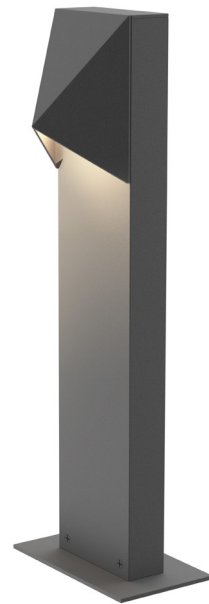

7321

Triform Compact 16" LED Bollard

inside^out[®]
For Indoor and Outdoor Locations

Dimensions:

Height: 16"
Width: 3 1/2"
Depth: 3 1/4"

Description:

Shade: Diecast Aluminum
4 1/2" H x 3 1/2" W x 2" D
Base: 1/4" H x 5 1/2" W x 3 1/4" D
Non-Dimming
WET LOCATION

Lamping Options:

LED: 10w, 980 Lumens (385 Net Lumens)
Warm White (3000K), 90 CRI
12VAC Input

Available Finishes: Textured Bronze
7321.72-WL

Textured Gray
7321.74-WL

12VAC Power supply required, sold separately. Consult Website for requirements and available options.