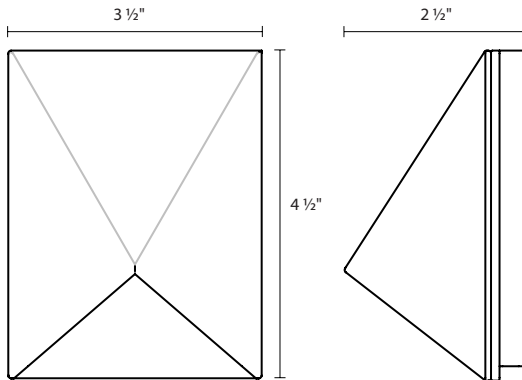

7320

Triform Compact LED Sconce

inside^out®
For Indoor and Outdoor Locations

Dimensions:

Height: 4 ½"
Width: 3 ½"

Description:

Shade: Diecast Aluminum
4 ½" H x 3 ½" W x 2" D
Extension: 2 ½"
Wall Plate: 4 ¼" H x 3" W
Non-Dimming
WET LOCATION

Lamping Options:

LED:
10w, 980 Lumens (385 Net Lumens)
Warm White (3000K), 90 CRI
120VAC Input w/12VAC Transformer
in Outlet Box

Available Finishes:

Textured Bronze
7320.72-WL

Textured Gray
7320.74-WL

Textured White
7320.98-WL

SONNEMAN®
A WAY OF LIGHT