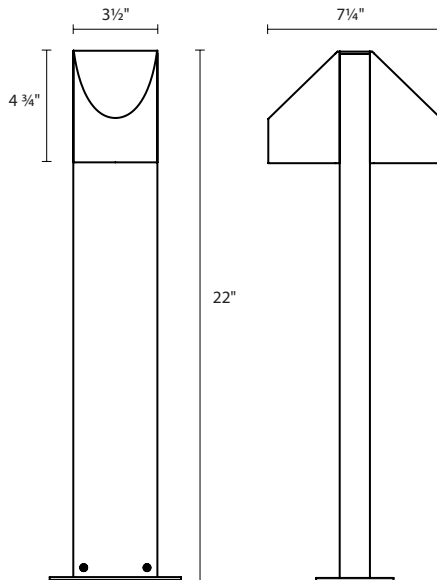

7316

Shear 22" LED Double Bollard

inside^out[®]
For Indoor and Outdoor Locations

Dimensions:

Height: 22"
Width: 3 1/2"
Depth: 7 1/4"

Description:

Shade: Diecast Aluminum
4 3/4" H x 3 1/2" W x 3" D
Base: 1/4" H x 5 1/2" W x 3 1/4" D
Non-Dimming
WET LOCATION

Lamping Options:

Bulb: (2) 9w, GU5.3 Base LED MR16
12VAC Input

Available Finishes:

Textured Bronze

7316.72-WL

Textured Gray

7316.74-WL

12VAC Power supply required, sold separately. Consult Website for requirements and available options.