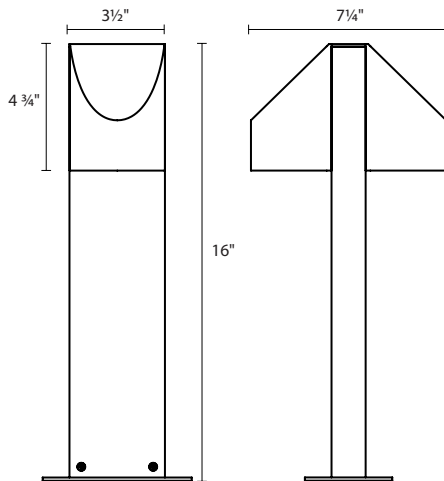

7315

Shear 16" LED Double Bollard

inside^out®
For Indoor and Outdoor Locations

Dimensions:

Height: 16"
Width: 3 1/2"
Depth: 7 1/4"

Description:

Shade: Diecast Aluminum
4 3/4" H x 3 1/2" W x 3" D
Base: 1/4" H x 5 1/2" W x 3 1/4" D
Non-Dimming
WET LOCATION

Lamping Options:

Bulb: (2) 9w, GU5.3 Base LED MR16
12VAC Input

Available Finishes:

Textured Bronze

7315.72-WL

Textured Gray

7315.74-WL

12VAC Power supply required, sold separately. Consult Website for requirements and available options.

SONNEMAN®
A WAY OF LIGHT