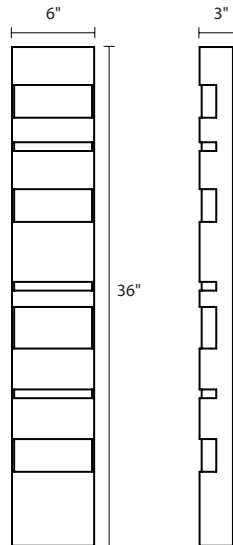

### Dimensions:

Height: 36"  
Width: 6"

### Description:

Shade: Aluminum w/Optical Acrylic diffuser  
Extension: 3"  
Wall Plate: 35" H x 5 1/4" W  
Dimmable by  
Electronic Low Voltage (ELV) or  
Standard (TRIAC) Incandescent  
WET LOCATION

### Lamping Options:

LED: 20w, 1870 Lumens (900 Net Lumens)  
Warm White (3000K), 90 CRI  
120VAC Input w/LED driver in Outlet Box

### Available Finishes:

Textured Bronze

**7289.72-WL**

Textured Gray

**7289.74-WL**

Textured White

**7289.98-WL**

SONNEMAN<sup>®</sup>  
A WAY OF LIGHT