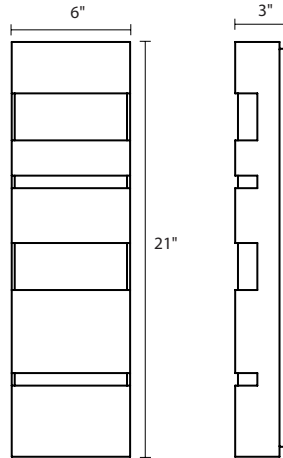

7287

Jazz Notes 21" LED Sconce

inside out®
For Indoor and Outdoor Locations

Dimensions:

Height: 21"
Width: 6"

Description:

Shade: Aluminum w/Optical Acrylic diffuser
21" H x 6" W x 2 1/2" D
Extension: 3"
Wall Plate: 20" H x 5 1/4" W
Dimmable by
Electronic Low Voltage (ELV)
or Standard (TRIAC) Incandescent
WET LOCATION

Lamping Options:

LED: 13w, 1300 Lumens (530 Net Lumens)
Warm White (3000K), 90 CRI
120VAC Input w/LED driver
in Outlet Box

Available Finishes:

Textured Bronze

7287.72-WL

Textured Gray

7287.74-WL

Textured White

7287.98-WL

SONNEMAN®
A WAY OF LIGHT