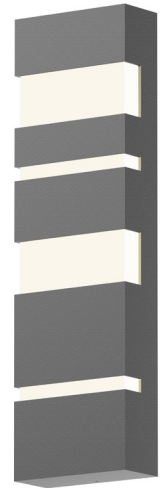

### Dimensions:

Height: 21"  
Width: 6"

### Description:

Shade: Aluminum w/Optical Acrylic diffuser  
21" H x 6" W x 2 1/2" D  
Extension: 3"  
Wall Plate: 20" H x 5 1/4" W  
Dimmable by  
Electronic Low Voltage (ELV)  
or Standard (TRIAC) Incandescent  
WET LOCATION

### Lamping Options:

LED: 13w, 1300 Lumens (530 Net Lumens)  
Warm White (3000K), 90 CRI  
120VAC Input w/LED driver  
in Outlet Box

### Available Finishes:

Textured Bronze

**7287.72-WL**

Textured Gray

**7287.74-WL**

Textured White

**7287.98-WL**

SONNEMAN®  
A WAY OF LIGHT