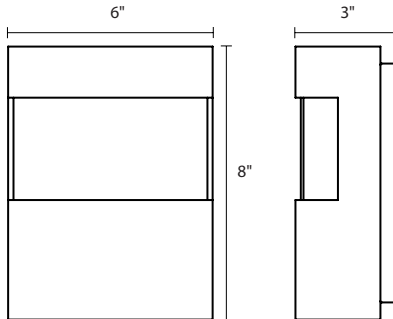

7280

Band 8" LED Sconce

inside^out®
For Indoor and Outdoor Locations

Dimensions:

Height: 8"
Width: 6"

Description:

Shade: Aluminum w/Optical Acrylic diffuser
8" H x 6" W x 2 1/2" D
Extension: 3"
Wall Plate: 7" H x 5 1/4" W
Dimmable by
Electronic Low Voltage (ELV) or Standard (TRIAC) Incandescent
WET LOCATION

Lamping Options:

LED: LED: 13w, 1300 Lumens (total), 780 Lumens down
(600 Net Lumens)
Warm White (3000K), 90 CRI
120VAC Input w/LED driver
in Outlet Box

Available Finishes:

Textured Bronze

7280.72-WL

Textured Gray

7280.74-WL

Textured White

7280.98-WL

SONNEMAN®
A WAY OF LIGHT