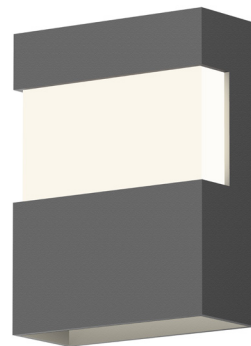

7280

Band 8" LED Sconce

inside^out[®]
For Indoor and Outdoor Locations

Dimensions:

Height: 8"
Width: 6"

Description:

Shade: Aluminum w/Optical Acrylic diffuser
8" H x 6" W x 2 1/2" D
Extension: 3"
Wall Plate: 7" H x 5 1/4" W
Dimmable by
Electronic Low Voltage (ELV) or Standard (TRIAC) Incandescent
WET LOCATION

Lamping Options:

LED: LED: 13w, 1300 Lumens (total), 780 Lumens down
(600 Net Lumens)
Warm White (3000K), 90 CRI
120VAC Input w/LED driver
in Outlet Box

Available Finishes:

Textured Bronze

7280.72-WL

Textured Gray

7280.74-WL

Textured White

7280.98-WL

SONNEMAN[®]
A WAY OF LIGHT