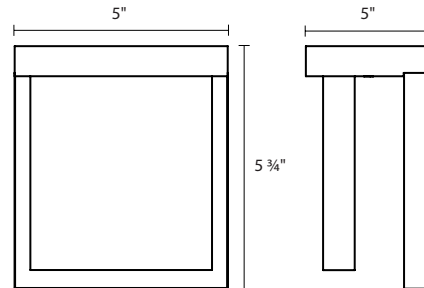

7275

Glass Glow² LED Sconce

inside out®
For Indoor and Outdoor Locations

Dimensions:

Height: 5 ¾"
Width: 5"

Description:

Shade: Etched Glass
4 ½" H X 4 ¼" W X ¾" D

Extension: 3"

Wall Plate: 5 ¾" H X 5" W

Dimmable by

Electronic Low Voltage (ELV) or Standard (TRIAC) Incandescent

WET LOCATION

Lamping Options:

LED: 10w, 900 Lumens (610 Net Lumens)
Warm White (3000K), 90 CRI
120VAC Input w/LED driver in Outlet Box

Available Finishes:

Bright Satin Aluminum (Indoor only)

7275.16

Satin Black (Indoor only)

7275.25

Textured Bronze

7275.72-WL

Textured Gray

7275.74-WL

Textured White

7275.98-WL

SONNEMAN®
A WAY OF LIGHT