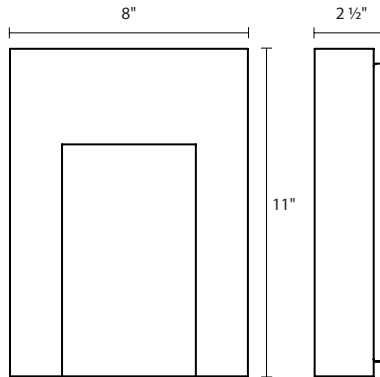

7266

Inset Short LED Sconce

inside out®
For Indoor and Outdoor Locations

Dimensions:

Height: 11"
Width: 8"

Description:

Shade: Aluminum
11" H x 8" W x 2" D
Extension: 2 ½"
Wall Plate: 10" H x 7" W
Dimmable by
Electronic Low Voltage (ELV) or
Standard (TRIAC) Incandescent
WET LOCATION

Lamping Options:

LED: 16w, 1100 Lumens (840 Net Lumens)
Warm White (3000K), 90 CRI
120VAC Input w/LED driver
in Outlet Box

Available Finishes:

Textured Bronze

7266.72-WL

Textured Gray

7266.74-WL

Textured White

7266.98-WL

SONNEMAN®
A WAY OF LIGHT