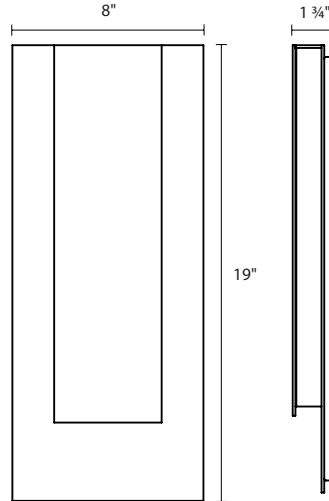

7265

Reveal Tall LED Sconce

inside out®
For Indoor and Outdoor Locations

Dimensions:

Height: 19"
Width: 8"

Description:

Shade: Aluminum
Extension: 1 ¾"
Wall Plate: 18" H x 7" W
Dimmable by
Electronic Low Voltage (ELV)
WET LOCATION

Lamping Options:

LED: 27w, 1700 Lumens (850 Net Lumens)
Warm White (3000K), 90 CRI
120VAC Input w/24VAC Transformer

Available Finishes:

Textured Bronze

7265.72-WL

Textured Gray

7265.74-WL

Textured White

7265.98-WL

SONNEMAN®
A WAY OF LIGHT