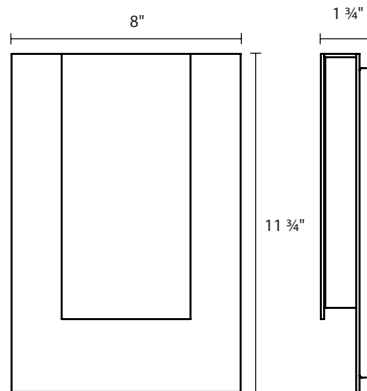

7264

Reveal Short LED Sconce

inside out®
For Indoor and Outdoor Locations

Dimensions:

Height: 11 ¾"
Width: 8"

Description:

Shade: Aluminum
9 ¼" H x 4 ½" W x 1 ¼" D
Extension: 1 ¾"
Wall Plate: 10 ¾" H x 7" W
Dimmable by
Electronic Low Voltage (ELV) or Standard (TRIAC) Incandescent
WET LOCATION

Lamping Options:

LED: 21w, 1335 Lumens (560 Net Lumens)
Warm White (3000K), 90 CRI
120VAC Input w/24VAC Transformer

Available Finishes:

Textured Bronze

7264.72-WL

Textured Gray

7264.74-WL

Textured White

7264.98-WL

SONNEMAN®
A WAY OF LIGHT