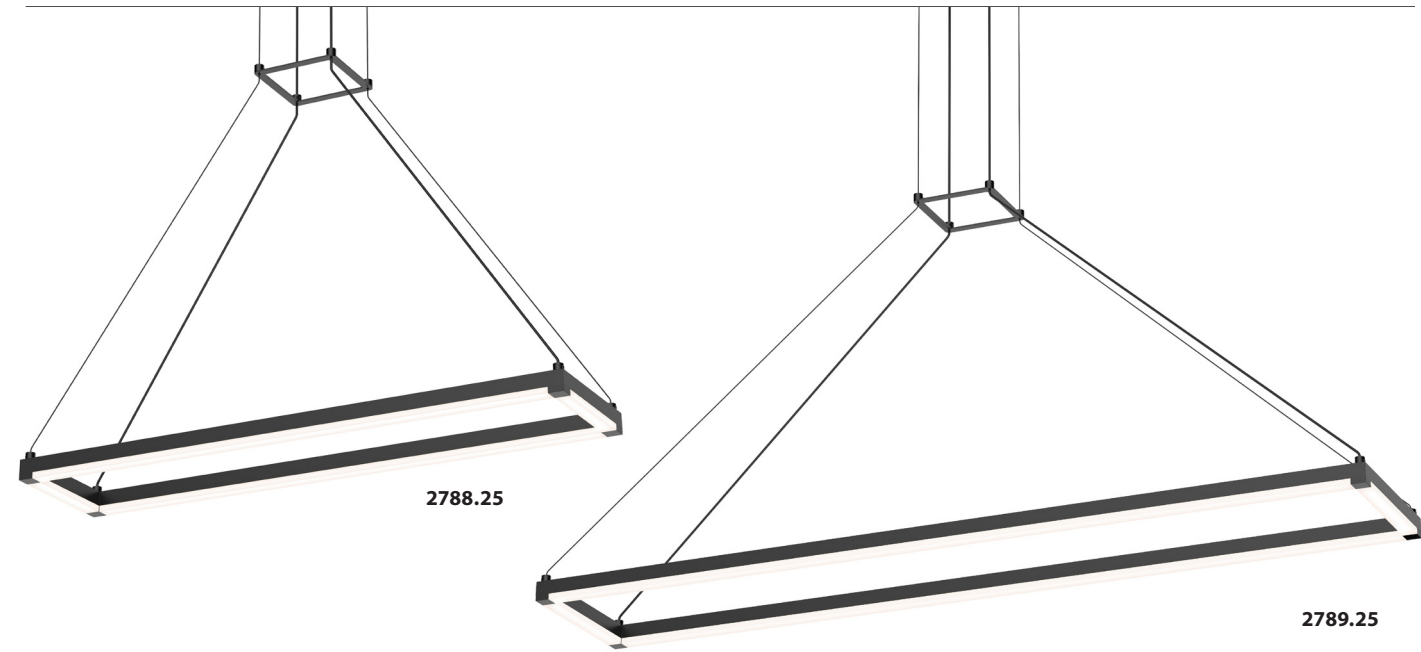

2788.25

2789.25

stix rectangle

stix square

2785
Stix Square 9" LED Pendant
1 1/2" H x 9 1/4" W x 9 1/4" D
Shade: Optical Acrylic
Canopy: 6" sq w/6' Adjustable Cable
LED: 11w, 880 Lumens
Warm White (3000K), 90 CRI
100-277VAC Input w/LED Driver in Canopy
Dimmable by Electronic Low Voltage (ELV) or
Standard (TRIAC) Incandescent
2785.16 Bright Satin Aluminum
2785.25 Satin Black

2786
Stix Square 19" LED Pendant
1 1/2" H x 18 1/2" W x 18 1/2" D
Shade: Optical Acrylic
Canopy: 6" sq w/6' Adjustable Cable
LED: 25w, 2000 Lumens
Warm White (3000K), 90 CRI
100-277VAC Input w/LED Driver in Canopy
Dimmable by Electronic Low Voltage (ELV) and
Standard (TRIAC) Incandescent at 120VAC, or
0-10V
2786.16 Bright Satin Aluminum
2786.25 Satin Black

2787
Stix Square 24" LED Pendant
1 1/2" H x 24 1/4" W x 24 1/4" D
Shade: Optical Acrylic
Canopy: 6" sq w/6' Adjustable Cable
LED: 33w, 2640 Lumens
Warm White (3000K), 90 CRI
100-277VAC Input w/LED Driver in Canopy
Dimmable by Electronic Low Voltage (ELV) and
Standard (TRIAC) Incandescent at 120VAC, or
0-10V
2787.16 Bright Satin Aluminum
2787.25 Satin Black

2788
Stix Rectangle 30" x 6" Rectangle LED Pendant
1 1/2" H x 30" W x 7 1/4" D
Shade: Optical Acrylic
Canopy: 6" sq w/6' Adjustable Cable
LED: 25w, 2000 Lumens
Warm White (3000K), 90 CRI
100-277VAC Input w/LED Driver in Canopy
Dimmable by Electronic Low Voltage (ELV) and
Standard (TRIAC) Incandescent at 120VAC, or
0-10V
2788.16 Bright Satin Aluminum
2788.25 Satin Black

2789
Stix Rectangle 47" x 9" Rectangle LED Pendant
1 1/2" H x 47" W x 9 1/4" D
Shade: Optical Acrylic
Canopy: 6" sq w/6' Adjustable Cable
LED: 38w, 3040 Lumens
Warm White (3000K), 90 CRI
100-277VAC Input w/LED Driver in Canopy
Dimmable by Electronic Low Voltage (ELV) and
Standard (TRIAC) Incandescent at 120VAC, or
0-10V
2789.16 Bright Satin Aluminum
2789.25 Satin Black