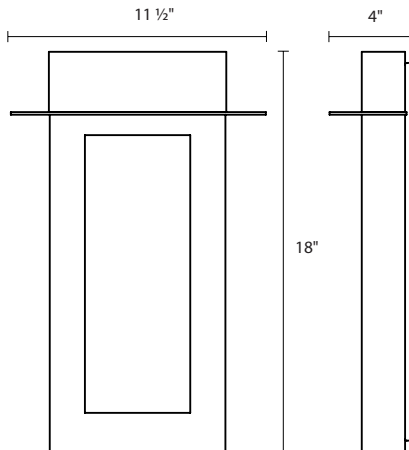

7270

Prairie 18" LED Sconce

inside^out®
For Indoor and Outdoor Locations

Dimensions:

Height: 18"
Width: 11 1/2"

Description:

Shade: Aluminum w/Optical Acrylic diffuser
Extension: 4"
Wall Plate: 17" H x 7" W
Dimmable by
Electronic Low Voltage (ELV) or Standard (TRIAC) Incandescent
WET LOCATION

Lamping Options:

LED: 8w, 840 Lumens (460 Net Lumens)
Warm White (3000K), 90 CRI
120VAC Input w/LED driver
in Outlet Box

Available Finishes:

Textured Bronze

7270.72-WL

Textured Gray

7270.74-WL

Textured White

7270.98-WL

SONNEMAN®
A WAY OF LIGHT