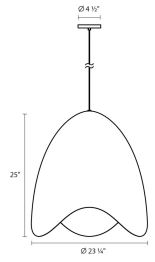

Waveforms Bell LED Pendant Spec Sheet

SKU: 2676.25W Learn more at sonnemanlight.com
<https://sonnemanlight.com/waveforms-bell-led-pendant>

Size: Large
Color/Finish: Satin Black w/Satin White Interior

Dimensions

Height: 25
Diameter: 23.25
Canopy/Backplate/Base: 4.5"
Hanging Details: 6' Adjustable Cord

Electrical Specs

Bulb(s) Included?: Yes
Bulb 1 Type: Integral LED
Bulb Quantity: 1
Input Voltage: 120VAC
Wattage: 21
Initial Lumens: 1900
Color Temperature: 3000K
CRI: 90
Power Supply Type: Driver
Power Supply Quantity: 1
Power Supply Location: Outlet Box
Dimming Type: TRIAC/ELV