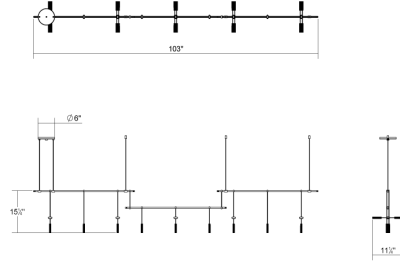

suspenders® 36" 3-Bar Offset Linear with Crystal Chiclet Luminaire Combo **S1P36K-JR180662-SC01**

**DIMENSIONS**

Height	15"
Minimum Height	16"
Maximum Height	34"
Width	102"
Depth	11.25"
Canopy/Backplate/Base	6"
Hanging Details	18" Adj. Rod"

**ELECTRICAL SPECS**

Bulb Type	Crystal Chiclet
Bulb Quantity	4
Bulb Included?	Yes
Wattage	2
Initial Lumens	2185
Delivered Lumens	0
Input Voltage	120VAC
CCT	3000K
CRI	90
Power Supply Type	Transformer
Power Supply Quantity	1
Power Supply Location	Outlet Box
Dimming Type	ELV

**SHIPPING**

**SHADE 1**

Quantity	4
Color	Clear
Material	Ribbed Seeded Crystal
Height	3.25"
Diameter	1.5

**SHADE 2**

Quantity	5
Color	Clear
Material	Ribbed Seeded Crystal
Height	3.25"
Diameter	11.25

**AVAILABLE FINISHES**