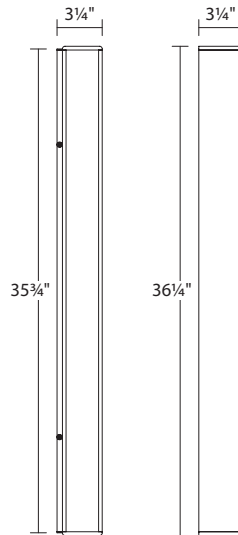

7256

Sideways 36" LED Sconce

Dimensions:

Height: 36 ¼"

Width: 3 ¼"

Description:

Shade: Aluminum w/Optical Acrylic

Extension: 3 ¼"

Wall Plate: 35 ¾" x 2 ½"

Dimmable by

Electronic Low Voltage (ELV)

WET LOCATION

(vertical mounting only)

Lamping Options:

LED:

55w, 2690 Lumens

Warm White (3000K), 90 CRI

120VAC Input

w/24VAC Transformer in Outlet Box

Available Finishes:

Textured Bronze

7256.72-WL

Textured Gray

7256.74-WL

Textured White

7256.98-WL

SONNEMAN
A WAY OF LIGHT