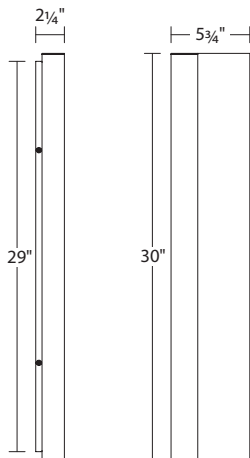

7252

Radiance 30" LED Sconce

Dimensions:

Height: 30"
Width: 5 3/4"

Description:

Shade: Aluminum
Extension: 2 1/4"
Wall Plate: 29" x 4 3/4"
Dimmable by
Electronic Low Voltage (ELV),
Standard (TRIAC) Incandescent
(at 120VAC only), or 0-10V
WET LOCATION (vertical mounting only)

Lamping Options:

LED: 29w, 2380 Lumens
Warm White (3000K), 90 CRI
100-277VAC Input
w/LED Driver in Outlet Box

Available Finishes:

Textured Bronze

7252.72-WL

Textured Gray

7252.74-WL

Textured White

7252.98-WL

SONNEMAN
A WAY OF LIGHT