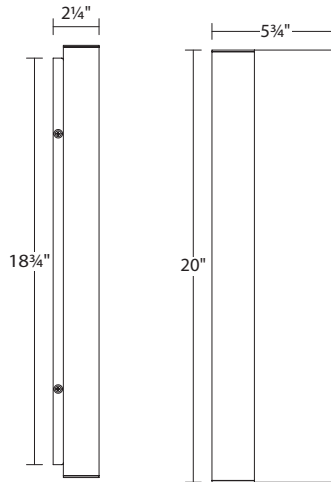

7250

Radiance 20" LED Sconce

Dimensions:

Height: 20"
Width: 5 3/4"

Description:

Shade: Aluminum
Extension: 2 1/4"
Wall Plate: 18 3/4" x 4 3/4"
Dimmable by
Electronic Low Voltage (ELV) or
Standard (TRIAC) Incandescent
WET LOCATION (vertical mounting only)

Lamping Options:

LED:
20w, 1680 Lumens
Warm White (3000K), 90 CRI
120VAC Input
w/LED Driver in Outlet Box

Available Finishes:

Textured Bronze

7250.72-WL

Textured Gray

7250.74-WL

Textured White

7250.98-WL

SONNEMAN
A WAY OF LIGHT