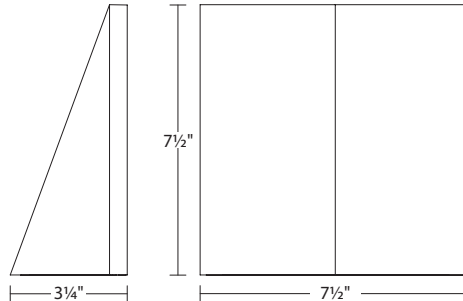

7234

Ridgeline LED Sconce

Dimensions:

Height: 7 1/2" sq

Description:

Shade: Die-Cast Aluminum

Extension: 3 1/4"

Wall Plate: 7 1/2" sq

Dimmable by

Electronic Low Voltage (ELV) or

Standard (TRIAC) Incandescent

WET LOCATION

Lamping Options:

LED:

16w, 1260 Lumens

Warm White (3000K), 90 CRI

120VAC Input w/LED Driver

Available Finishes:

Textured Bronze

7234.72-WL

Textured Gray

7234.74-WL

Textured White

7234.98-WL

SONNEMAN
A WAY OF LIGHT