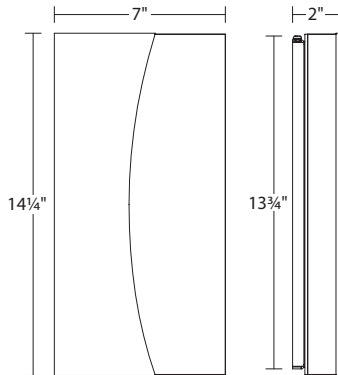

7218

Nami LED Sconce

Dimensions:

Height: 14 ¼"
Width: 7"

Description:

Shade: Aluminum w/Optical Acrylic
Extension: 2"
Wall Plate: 13 ¾" x 6 ¾"
Dimmable by
Electronic Low Voltage (ELV) or
Standard (TRIAC) Incandescent
WET LOCATION

Lamping Options:

LED: 21w, 2680 Lumens
Warm White (3000K), 90 CRI
120VAC Input
w/LED Driver in Outlet Box

Available Finishes:

Textured Bronze
7218.72-WL

Textured Gray
7218.74-WL

Textured White
7218.98-WL

SONNEMAN
A WAY OF LIGHT