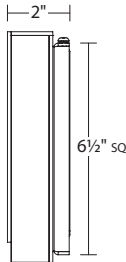

7214

SQR LED Sconce

Dimensions:

Height: 7" sq

Description:

Shade: Aluminum w/Optical Acrylic

Extension: 2"

Wall Plate: 6 1/2" sq

Dimmable by Electronic Low Voltage (ELV)

or Standard (TRIAC) Incandescent

WET LOCATION

Lamping Options:

LED:

15w, 1680 Lumens

Warm White (3000K), 90 CRI

120VAC Input

w/LED Driver in Outlet Box

Available Finishes:

Textured Bronze

7214.72-WL

Textured Gray

7214.74-WL

Textured White

7214.98-WL

SONNEMAN
A WAY OF LIGHT