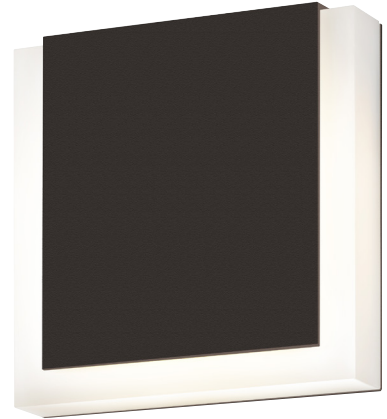

7214

SQR LED Sconce

Dimensions:

Height: 7" sq

Description:

Shade: Aluminum w/Optical Acrylic

Extension: 2"

Wall Plate: 6 1/2" sq

Dimmable by Electronic Low Voltage (ELV)

or Standard (TRIAC) Incandescent

WET LOCATION

Lamping Options:

LED:

15w, 1680 Lumens

Warm White (3000K), 90 CRI

120VAC Input

w/LED Driver in Outlet Box

Available Finishes:

Textured Bronze

7214.72-WL

Textured Gray

7214.74-WL

Textured White

7214.98-WL