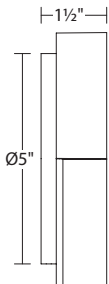

7210

CRCL LED Sconce

Dimensions:

Height: 6" DIA

Description:

Shade: Die-Cast Aluminum
w/Frosted Optical Acrylic

Extension: 1 1/2"

Wall Plate: 5" DIA

Dimmable by

Electronic Low Voltage (ELV) or

Standard (TRIAC) Incandescent

WET LOCATION

Lamping Options:

LED:

10w, 1300 Lumens

Warm White (3000K), 90 CRI

120VAC Input

w/LED Driver in Outlet Box

Available Finishes:

Textured Bronze

7210.72-WL

Textured Gray

7210.74-WL

Textured White

7210.98-WL

SONNEMAN
A WAY OF LIGHT