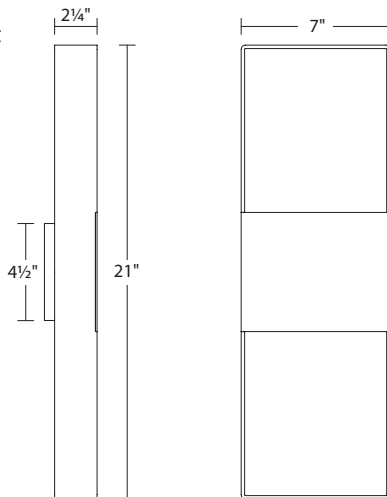

7204

Light Frames 21" Up/Down LED Sconce

Dimensions:

Height: 21"
Width: 7"

Description:

Shade: Aluminum
Extension: 2 ¼"
Wall Plate: 4 ½" x 6 ½"
Dimmable by
Electronic Low Voltage (ELV),
Standard (TRIAC) Incandescent
(at 120VAC only), or 0-10V
WET LOCATION

Lamping Options:

LED: 29w, 3710 Lumens
Warm White (3000K), 90 CRI
100-277VAC Input
w/LED Driver

Available Finishes:

Textured Bronze

7204.72-WL

Textured Gray

7204.74-WL

Textured White

7204.98-WL

SONNEMAN
A WAY OF LIGHT