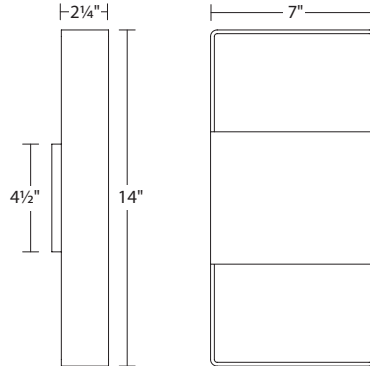

7202

Light Frames 14" Up/Down LED Sconce

Dimensions:

Height: 14"
Width: 7"

Description:

Shade: Aluminum
Extension: 2 ¼"
Wall Plate: 4 ½" x 6 ½"
Dimmable by
Electronic Low Voltage (ELV) or
Standard (TRIAC) Incandescent
WET LOCATION

Lamping Options:

LED:
21w, 2570 Lumens
Warm White (3000K), 90 CRI
120VAC Input
w/LED Driver in Outlet Box

Available Finishes:

Textured Bronze

7202.72-WL

Textured Gray

7202.74-WL

Textured White

7202.98-WL

SONNEMAN
A WAY OF LIGHT