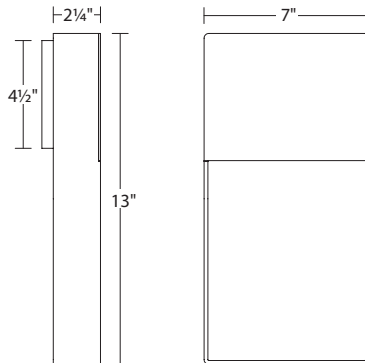

7200

Light Frames Downlight LED Sconce

Dimensions:

Height: 13"
Width: 7"

Description:

Shade: Aluminum
Extension: 2 ¼"
Wall Plate: 4 ½" x 6 ½"
Dimmable by
Electronic Low Voltage (ELV) or
Standard (TRIAC) Incandescent
WET LOCATION

Lamping Options:

LED: 14w, 1820 Lumens
Warm White (3000K), 90 CRI
120VAC Input
w/LED Driver in Outlet Box

Available Finishes:

Textured Bronze

7200.72-WL

Textured Gray

7200.74-WL

Textured White

7200.98-WL

SONNEMAN
A WAY OF LIGHT