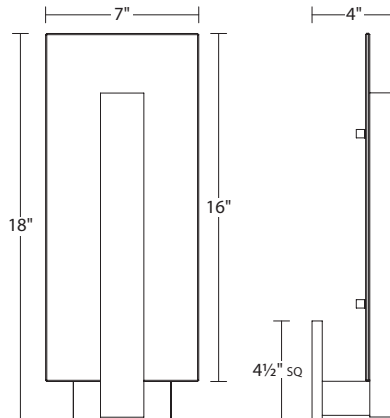

2725

Midtown Tall LED Sconce

Dimensions:

Height: 18"
Width: 7"

Description:

Shade: Clear Etched Glass 16" H x 7" W
Extension: 4"
Wall Plate: 4 1/2" SQ
Dimmable by
Electronic Low Voltage (ELV) or
Standard (TRIAC) Incandescent
WET LOCATION

Lamping Options:

LED: 20w, 1600 Lumens
Warm White (3000K), 90 CRI
120VAC Input
w/LED Driver in Outlet Box

Available Finishes:

Textured Bronze

2725.72-WL

Textured Gray

2725.74-WL

Textured White

2725.98-WL

SONNEMAN
A WAY OF LIGHT