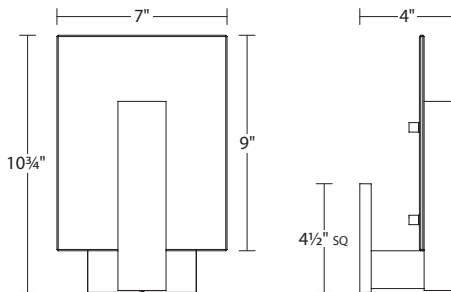

2724

Midtown Short LED Sconce

Dimensions:

Height: 10 ¾"
Width: 7"

Description:

Shade: Clear Etched Glass 9" H x 7" W
Extension: 4"
Wall Plate: 4 ½" SQ
Dimmable by
Electronic Low Voltage (ELV) or
Standard (TRIAC) Incandescent
WET LOCATION

Lamping Options:

LED: 14w, 1120 Lumens
Warm White (3000K), 90 CRI
120VAC Input
w/LED Driver in Outlet Box

Available Finishes:

Textured Bronze

2724.72-WL

Textured Gray

2724.74-WL

Textured White

2724.98-WL

SONNEMAN
A WAY OF LIGHT