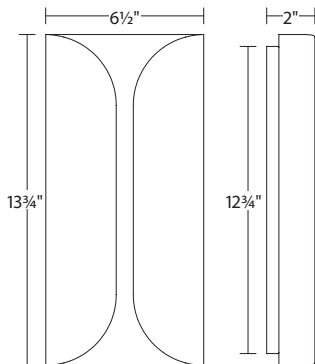

2711

Folds Tall LED Sconce

Dimensions:

Height: 13 ¾"
Width: 6 ½"

Description:

Shade: Aluminum
Extension: 2"
Wall Plate: 12 ¾" x 5"
Dimmable by
Electronic Low Voltage (ELV)
WET LOCATION

Lamping Options:

LED:
20w, 1300 Lumens
Warm White (3000K), 90 CRI
120VAC Input
w/12VAC Transformer in Outlet Box

Available Finishes:

Textured Bronze
2711.72-WL

Textured Gray
2711.74-WL

Textured White
2711.98-WL

SONNEMAN
A WAY OF LIGHT