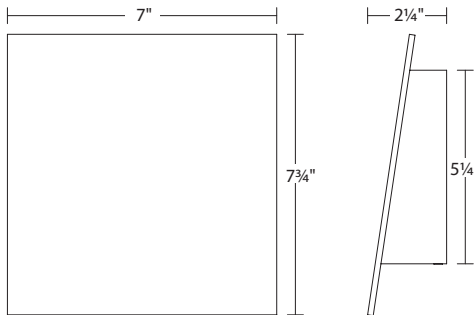

2363

Angled LED Plane Downlight LED Sconce

Dimensions:

Height: 7 ¾"
Width: 7"

Description:

Shade: Aluminum
Extension: 2 ¼"
Wall Plate: 5 ¼" x 5 ½"
Dimmable by
Electronic Low Voltage (ELV)
WET LOCATION (downlight only)

Lamping Options:

LED: 13w, 840 Lumens
Warm White (3000K), 90 CRI
120VAC Input
w/12VAC Transformer

Available Finishes:

Textured Bronze

2363.72-WL

Textured Gray

2363.74-WL

Textured White

2363.98-WL

SONNEMAN
A WAY OF LIGHT