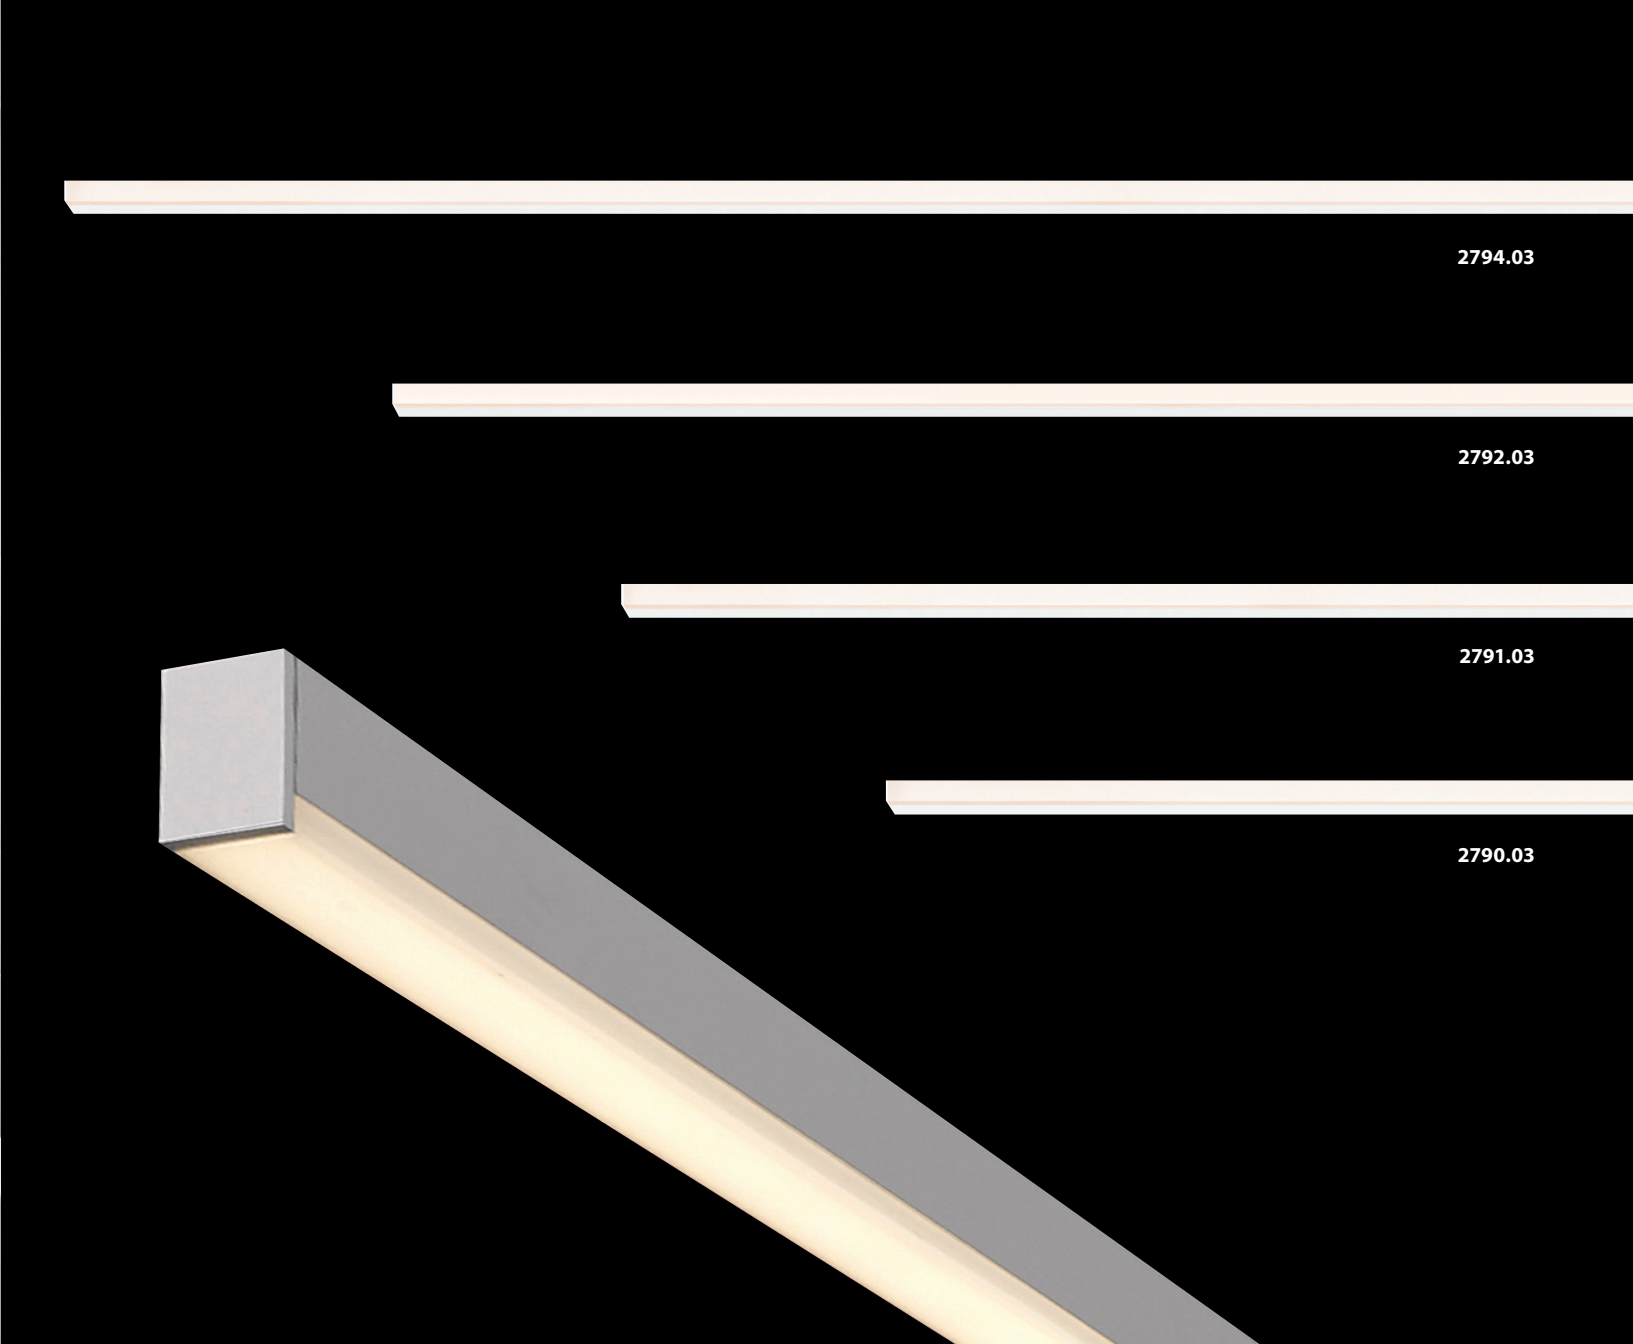

2791.16

2794.03

2792.03

2791.03

2790.03

2790

Stix Plus 48" LED Wall Bar

49" w x ¾" h
 Shade: Optical Acrylic
 Extension: 1"
 LED: 43w, 2090 Lumens
 Warm White (3000K), 90 CRI
 120VAC Input w/12VAC Remote Transformer
 Dimmable by Electronic Low Voltage (ELV)

ADA

- 2790.03** Satin White
- 2790.16** Bright Satin Aluminum
- 2790.25** Satin Black

2791

Stix Plus 60" LED Wall Bar

60 ¾" w x ¾" h
 Shade: Optical Acrylic
 Extension: 1"
 LED: 54w, 2660 Lumens
 Warm White (3000K), 90 CRI
 120VAC Input w/12VAC Remote Transformer
 Dimmable by Electronic Low Voltage (ELV)

ADA

- 2791.03** Satin White
- 2791.16** Bright Satin Aluminum
- 2791.25** Satin Black

2792

Stix Plus 72" LED Wall Bar

72" w x ¾" h
 Shade: Optical Acrylic
 Extension: 1"
 LED: 64w, 3150 Lumens
 Warm White (3000K), 90 CRI
 120VAC Input w/12VAC Remote Transformer
 Dimmable by Electronic Low Voltage (ELV)

ADA

- 2792.03** Satin White
- 2792.16** Bright Satin Aluminum
- 2792.25** Satin Black

2794

Stix Plus 98" LED Wall Bar

98 ½" w x ¾" h
 Shade: Optical Acrylic
 Extension: 1"
 LED: 86w, 4210 Lumens
 Warm White (3000K), 90 CRI
 120VAC Input w/12VAC Remote Transformer
 Dimmable by Electronic Low Voltage (ELV)