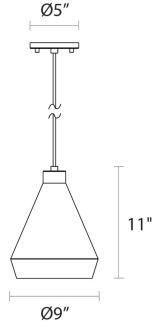

Type #:

Dimensions

Height:	11"
Diameter:	9"
Canopy/Backplate/Base:	5"
Hanging Details:	10' Adj. White Silk Cord

Electrical Specs

Bulb 1 Type:	Medium Base
Bulb Quantity:	1
Wattage:	75
Base Type:	E26
Bulb Max Wattage:	75

Installation

Installation:	Licensed electrician required
Sloped Ceiling Compatible?:	Compatible

Shipping

Carton 1 L x W x H:	15" X 14" X 14"
Carton 1 Gross Weight:	4 LBS

Shade

Shade 1 Material:	Aluminum
-------------------	----------