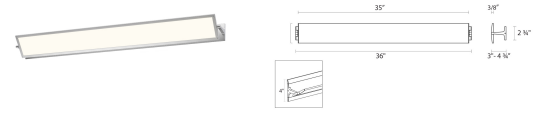

Alleron LED Sconce Spec Sheet

SKU: 2704.16 Learn more at sonnemanlight.com
<https://sonnemanlight.com/aileron-led-sconce>

Size: 36"
Color/Finish: Bright Satin Aluminum

Dimensions

Height: 4
Width: 36
Minimum Extension: 4.75"
Maximum Extension: 3"

Electrical Specs

Bulb(s) Included?: Yes
Bulb 1 Type: Integral LED
Input Voltage: 120-277VAC
Wattage: 30
Initial Lumens: 2700
Delivered Lumens: 1642
Color Temperature: 3000K
CRI: 80
Power Supply Type: Driver
Power Supply Quantity: 1
Power Supply Location: Outlet Box
Dimming Type: TRIAC & ELV @120V / 0-10V