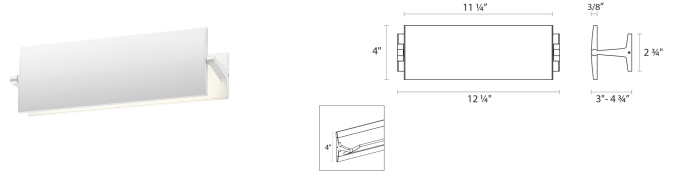

Project:

Aileron LED Sconce Spec Sheet

SKU: 2700.98 Learn more at:
<https://sonnemanlight.com/aileron-led-sconce>

Description: SONNEMAN's [Aileron Optional Mounting Rails for 4" Outlet Box](#) may be ordered in conjunction with our Aileron LED Sconces.

Type #:

Dimensions

Height:	4"
Width:	12.25"
Minimum Extension:	4.75"
Maximum Extension:	3"
Size:	12"
Canopy/Backplate/Base Depth:	12.25
Canopy/Backplate/Base Height:	2.75

Electrical Specs

Bulb(s) Included?:	Yes
Bulb 1 Type:	Integral LED
Input Voltage:	120VAC
Wattage:	10
Initial Lumens:	900
Delivered Lumens:	551
Color Temperature:	3000K
CRI:	80
Power Supply Type:	Driver
Power Supply Quantity:	1
Power Supply Location:	Outlet Box
Dimming Type:	TRIAC/ELV
Bulb Max Wattage:	10

Installation

Installation:	Licensed electrician required
Installation Orientation:	Any Orientation

Shipping

Carton 1 L x W x H:	16" X 10" X 6"
Carton 1 Gross Weight:	5 LBS

Shade

Shade 1 Material:	Aluminum
-------------------	----------