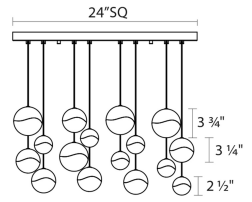

Grapes LED Pendant Spec Sheet

SKU: 2923.01-AST Learn more at sonnemanlight.com
<https://sonnemanlight.com/grapes-led-pendant>

Shape: Square Canopy
Size: 16-Light Assorted
Color/Finish: Polished Chrome

Dimensions

Height: 3.75
Width: 23.75
Length: 23.75
Diameter: 3.75
Hanging Details: 10' Adjustable Cord

Electrical Specs

Bulb(s) Included?: Yes
Bulb 1 Type: Integral LED
Bulb Quantity: 16
Input Voltage: 120VAC
Wattage: 64
Initial Lumens: 3450
Color Temperature: 3000K
CRI: 90
Power Supply Type: Transformer
Power Supply Quantity: 2
Power Supply Location: Canopy
Dimming Type: ELV