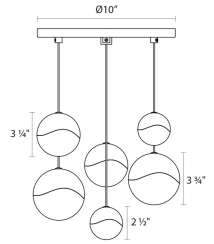

Grapes LED Pendant Spec Sheet

SKU: 2915.13-LRG Learn more at sonnemanlight.com
<https://sonnemanlight.com/grapes-led-pendant>

Shape: Round Canopy **Size:** 6-Light Large
Color/Finish: Satin Nickel

Dimensions

Height: 3.75"
Diameter: 11.75"
Canopy/Backplate/Base: 10"
Hanging Details: 10' Adjustable Cord

Electrical Specs

Bulb(s) Included?: Yes
Bulb 1 Type: Integral LED
Bulb Quantity: 6
Input Voltage: 120VAC
Wattage: 33
Initial Lumens: 1800
Color Temperature: 3000K
CRI: 90
Power Supply Type: Transformer
Power Supply Quantity: 1
Power Supply Location: Outlet Box
Dimming Type: ELV

Installation

Installation: Licensed electrician required
Sloped Ceiling Compatible?: Compatible

Shipping

Carton 1 L x W x H: 16" X 13" X 10"
Carton 1 Gross Weight: 16 LBS

General Listings

Features: Damp Rated
Certification: cETL