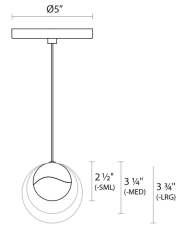

Grapes LED Pendant Spec Sheet

SKU: 2913.01-MED Learn more at sonnemanlight.com
<https://sonnemanlight.com/grapes-led-pendant>

Shape: Round Canopy **Size:** Single Medium
Color/Finish: Polished Chrome

Dimensions

Height: 3.25
Diameter: 3.25
Canopy/Backplate/Base: 5"
Hanging Details: 10' Adjustable Cord

Electrical Specs

Bulb(s) Included?: Yes
Bulb 1 Type: Integral LED
Input Voltage: 120VAC
Wattage: 4
Initial Lumens: 225
Color Temperature: 3000K
CRI: 90
Power Supply Type: Transformer
Power Supply Quantity: 1
Power Supply Location: Outlet Box
Dimming Type: ELV