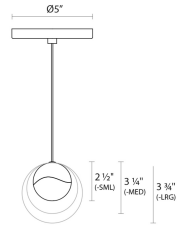

Grapes LED Pendant Spec Sheet

SKU: 2913.13-LRG Learn more at sonnemanlight.com
<https://sonnemanlight.com/grapes-led-pendant>

Shape: Round Canopy **Size:** Single Large
Color/Finish: Satin Nickel

Dimensions

Height: 3.75
Diameter: 3.75
Canopy/Backplate/Base: 5"
Hanging Details: 10' Adjustable Cord

Electrical Specs

Bulb(s) Included?: Yes
Bulb 1 Type: Integral LED
Input Voltage: 120VAC
Wattage: 6
Initial Lumens: 300
Color Temperature: 3000K
CRI: 90
Power Supply Type: Transformer
Power Supply Quantity: 1
Power Supply Location: Outlet Box
Dimming Type: ELV