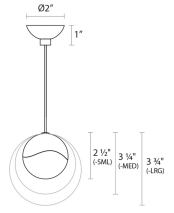

Grapes LED Pendant Spec Sheet

SKU: 2910.13-SML Learn more at sonnemanlight.com
<https://sonnemanlight.com/grapes-led-pendant>

Shape: Micro-Dome Canopy **Size:** Single Small
Color/Finish: Satin Nickel

Dimensions

Height: 2.5
Diameter: 2.5
Canopy/Backplate/Base: 2"
Hanging Details: 10' Adjustable Cord

Electrical Specs

Bulb(s) Included?: Yes
Bulb 1 Type: Integral LED
Input Voltage: 120VAC
Wattage: 3
Initial Lumens: 150
Color Temperature: 3000K
CRI: 90
Power Supply Type: Transformer
Power Supply Quantity: 1
Power Supply Location: Remote
Dimming Type: ELV